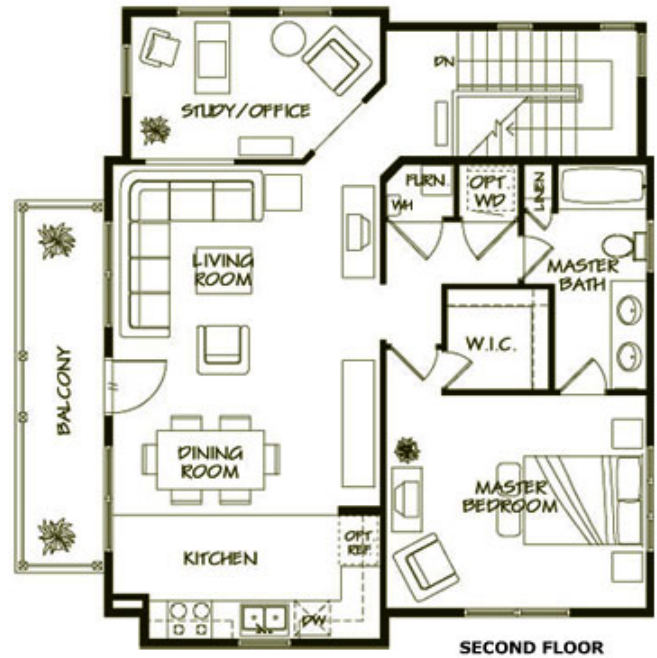

McStain Carriage Homes
 Model: *Baker*
 1 Bedroom, 1 Bath, 948 sq ft

Lower Unit Floorplan

Upper Unit Floorplan

McStain Bake Model Carriage Homes are available as either Lower or Upper units.

Floorplans and elevations are obtained from the builder and provided as a convenience to our clients. Plans, specifications, features, and dimensions are subject to change without notice. The Kearns Team, LLC is not affiliated with Forest City Stapleton or any Stapleton builders, and is not responsible for the accuracy of these materials.