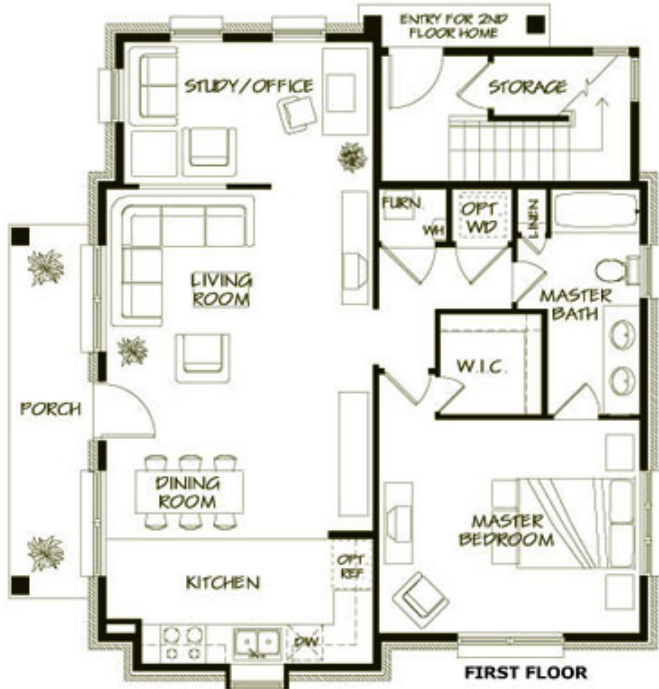

McStain Carriage Homes
 Model: *Baker*
 1 Bedroom, 1 Bath, 948 sq ft

Lower Unit Floorplan

Upper Unit Floorplan

McStain Bake Model Carriage Homes are available as either Lower or Upper units.

Floorplans and elevations are obtained from the builder and provided as a convenience to our clients. Plans, specifications, features, and dimensions are subject to change without notice. The Kearns Team, LLC is not affiliated with Forest City Stapleton or any Stapleton builders, and is not responsible for the accuracy of these materials.