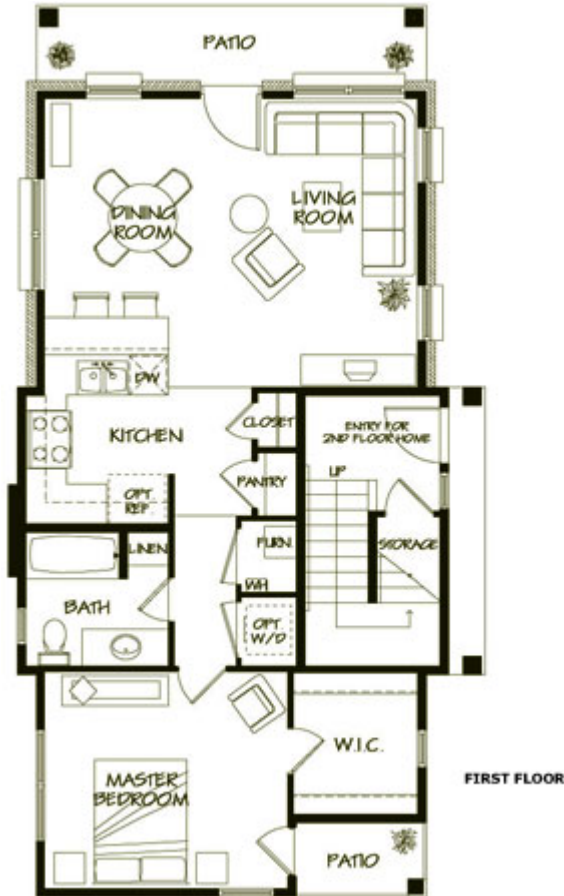

McStain Carriage Homes  
 Model: *Curtis*  
 1 Bedroom, 1 Bath, 803 sq ft

Lower Unit Floorplan

Upper Unit Floorplan

*McStain Curtis Model Carriage Homes are available as either Lower or Upper units.*

Floorplans and elevations are obtained from the builder and provided as a convenience to our clients. Plans, specifications, features, and dimensions are subject to change without notice. The Kearns Team, LLC is not affiliated with Forest City Stapleton or any Stapleton builders, and is not responsible for the accuracy of these materials.