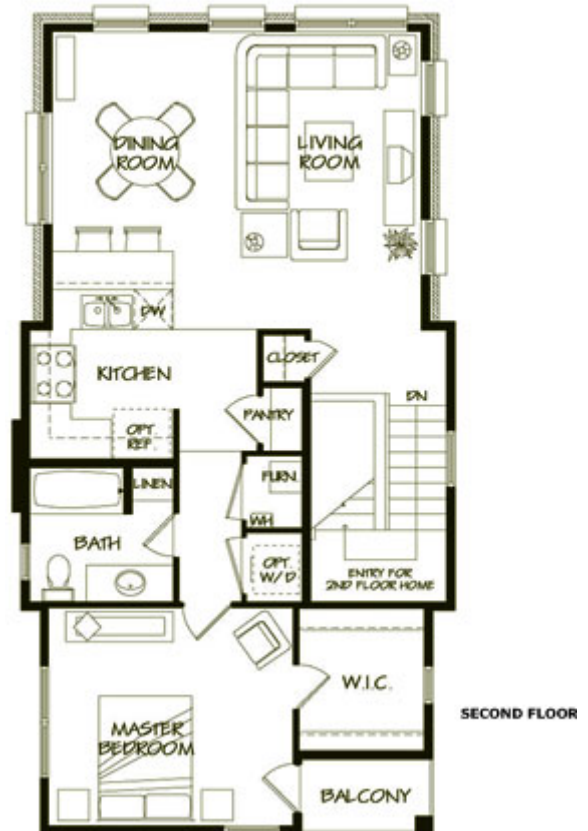

McStain Carriage Homes  
 Model: *Curtis*  
 1 Bedroom, 1 Bath, 803 sq ft

Lower Unit Floorplan

Upper Unit Floorplan

*McStain Curtis Model Carriage Homes are available as either Lower or Upper units.*

Floorplans and elevations are obtained from the builder and provided as a convenience to our clients. Plans, specifications, features, and dimensions are subject to change without notice. The Kearns Team, LLC is not affiliated with Forest City Stapleton or any Stapleton builders, and is not responsible for the accuracy of these materials.