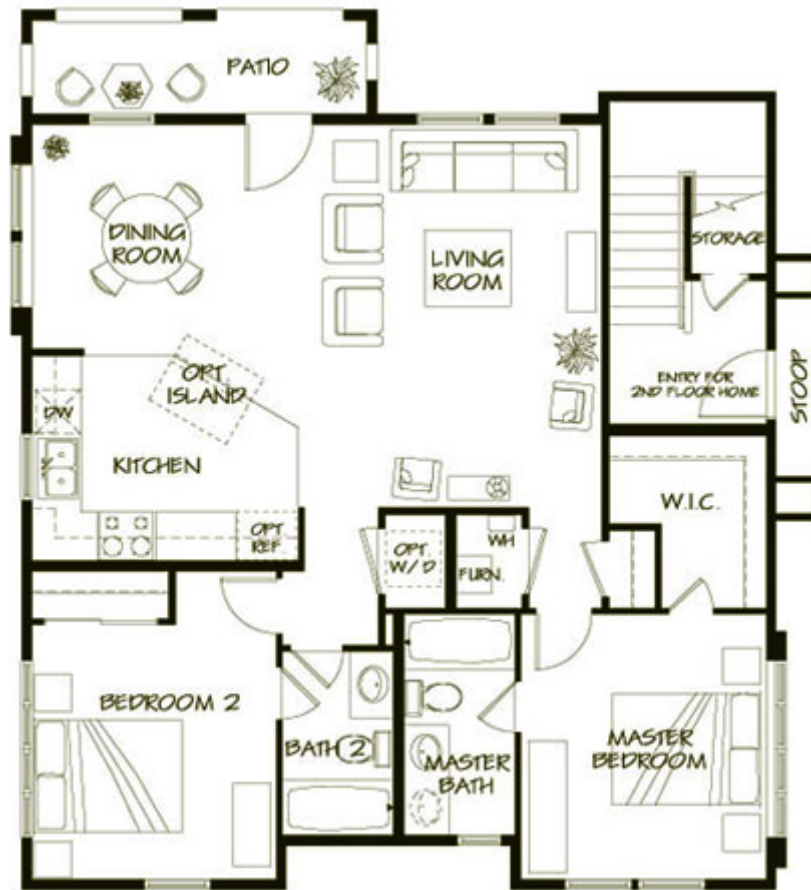

McStain Carriage Homes

Model: Tremont

1 Bedroom, 1 Bath, 1058 sq ft

McStain Carriage Homes Tremont Model is a Lower level unit.

Floorplans and elevations are obtained from the builder and provided as a convenience to our clients. Plans, specifications, features, and dimensions are subject to change without notice. The Kearns Team, LLC is not affiliated with Forest City Stapleton or any Stapleton builders, and is not responsible for the accuracy of these materials.